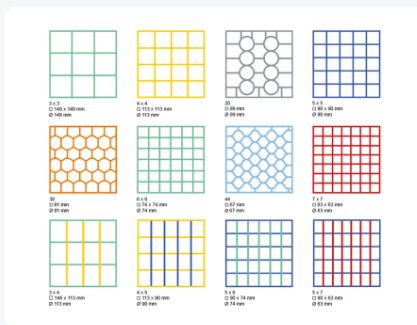

Glass basket 500x500mm blue – maximum glass height 110 mm – with green 3 x 3 compartmentalization – maximum Ø glass 149mm

Product specifications

External dimensions (L x W x H)	500 x 500 x 149 mm
Temperature range	-15°C to + 90°C
Color	Blue
Material	PP
Bottom	Open and especially reinforced, so suitable for use in basket transport machines with transport hooks
Sidewalls	Open, for optimum washing result and a faster drying process
Handles	Open, for more comfortable carrying
Maximum glass height	110
Maximum Ø glass	149
Internal dimensions (L x W x H)	465 x 465 x 110 mm

Glass basket 50.NK.100 comes with a pre-installed green 3x3 compartmentalization.

The basket has four-sided slots for color clips, intended for content labeling, etc.

Suitable for use in basket transport machines with transport hooks.