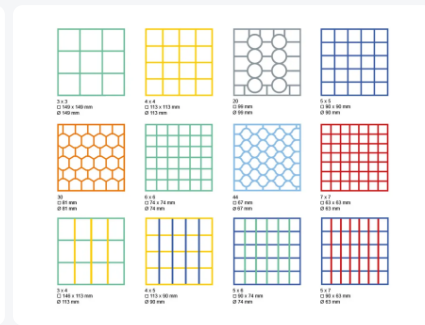

Glass basket 500x500mm blue – maximum glass height 110 mm – with green 3 x 3 compartmentalization – maximum Ø glass 149mm

Product specifications

Uitwendig (LxBxH)	500 × 500 × 149 mm
Inwendig (LxBxH)	465 × 465 × 110 mm
Handles	Open, for more comfortable carrying
Sidewalls	Open, for optimum washing result and a faster drying process
Material	PP
Article number	50.NK.110.115145.3X3L
Temperature range	-15°C to + 90°C
Color	Blue
Bottom	Open and especially reinforced, so suitable for use in basket transport machines with transport hooks
Maximum glass height	110
Maximum Ø glass	149