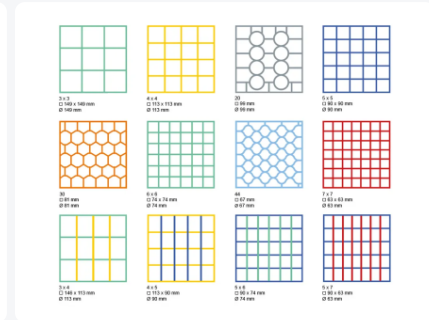

Glass basket 500x500mm blue - maximum glass height 120 mm - with green 6x6 compartmentalization - maximum glass Ø 74mm

Product specifications

Uitwendig (LxBxH)	500 × 500 × 159 mm
Inwendig (LxBxH)	465 × 465 × 120 mm
Handles	4-sided - open, for added wearing comfort
Sidewalls	Open, for optimal washing results and a faster drying process
Material	PP
Article number	50.NK.110.125155.6X6
Temperature range	-15°C to + 90°C
Color	Blue
Bottom	Open and extra reinforced, making it suitable for high loads and for use in basket transport machines with transport hooks.
European Article Number	7424901366387
Maximum glass height	120
Maximum Ø glass	74

Properties

Our baskets guarantee safe transport and efficient storage of your glassware and tableware.

The open design of the basket ensures optimal washing results.

Determine the appropriate basket layout and height easily with the size chart. Request a size chart by calling or filling out our contact form.

The basket has 4-sided receptacles for color clips (see accessories).

Color clips can be clicked into the basket on all four sides, for example, to indicate contents.

Suitable for use in basket transport machines with transport hooks.

Description

The glass basket 50.NK.110.125155.6X6 consists of a base basket with a green 6x6 compartmentalization. The maximum diameter of the glass determines which compartmentalization is suitable. Measure the widest point of the glass for this purpose. Note: the widest point of the glass is not always at the top or bottom.