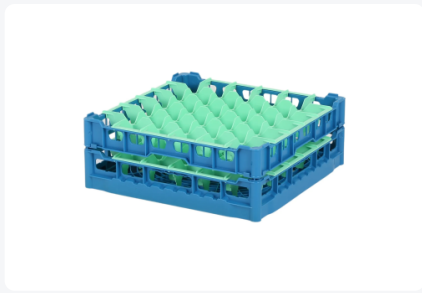

Glass basket 500x500mm blue - maximum glass height 140 mm - with green 6x6 compartmentalization - maximum glass Ø 74mm

Product specifications

Uitwendig (LxBxH)	500 × 500 × 180 mm
Inwendig (LxBxH)	465 × 465 × 140 mm
Handles	4-sided - open, for added wearing comfort
Sidewalls	Open, for optimal washing results and a faster drying process
Material	PP
Article number	50.NK.121.115145.6X6
Temperature range	-15°C to + 90°C
Color	Blue
Bottom	Open and extra reinforced, making it suitable for high loads and for use in basket transport machines with transport hooks.
European Article Number	7424901366387
Maximum glass height	140
Maximum Ø glass	74

Properties

Our baskets guarantee safe transport and efficient storage of your glassware and tableware.

The open design of the basket ensures optimal washing results.

Determine the appropriate basket layout and height easily with the size chart. Request a size chart by calling or filling out our contact form.

The basket has 4-sided receptacles for color clips (see accessories).

Color clips can be clicked into the basket on all four sides, for example, to indicate contents.

Suitable for use in basket transport machines with transport hooks.

The glass basket with dimensions of 500 x 500 x H 100 mm has an internal height of 140 mm. Glasses with a height of up to 140 mm can fit in this basket, such as shot glasses and whiskey glasses. The basket is also suitable for coffee cups and soup bowls. Due to the open basket design, washing water and drying air have very good access to glassware and porcelain. The dishwasher baskets thus achieve optimal washing results and a faster drying process. Moreover, the bottom is specially reinforced, allowing the basket to rotate in a basket transport machine with transport hooks. Transoplast glass baskets are exceptionally durable and have the best references in the market.