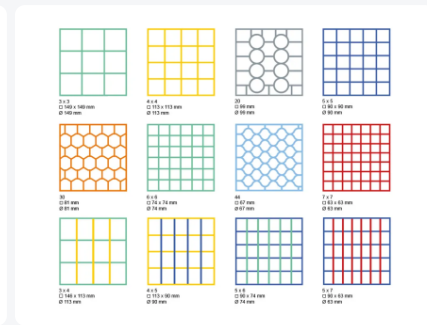

Glass basket 500x500mm blue – maximum glass height 165 mm – with green 3 x 3 compartmentalization – maximum Ø glass 149mm

Product specifications

Uitwendig (LxBxH)	500 × 500 × 204 mm
Inwendig (LxBxH)	465 × 465 × 165 mm
Handles	Open, for more comfortable carrying
Sidewalls	Open, for optimum washing result and a faster drying process
Material	PP
Article number	50.NK.121.140170.3X3L
Temperature range	-15°C to + 90°C
Color	Blue
Bottom	Open and especially reinforced, so suitable for use in basket transport machines with transport hooks
Maximum glass height	165
Maximum Ø glass	149