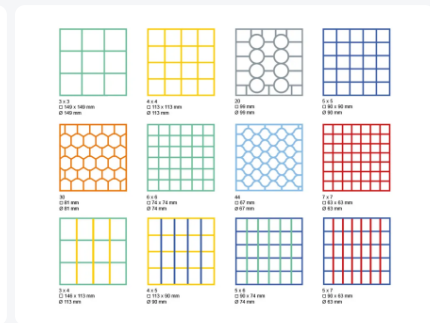

# Glass basket 500x500mm blue - maximum glass height 195 mm - with gray 20-compartment division - maximum glass Ø 99mm

## Product specifications

Uitwendig (LxBxH)	500 × 500 × 235 mm
Inwendig (LxBxH)	465 × 465 × 195 mm
Handles	4-sided - open, for added wearing comfort
Sidewalls	Open, for optimal washing results and a faster drying process
Material	PP
Article number	50.NK.121.170200.20F
Temperature range	-15°C to + 90°C
Color	Blue
Bottom	Open and extra reinforced, making it suitable for high loads and for use in basket transport machines with transport hooks.
European Article Number	7424901366387
Maximum glass height	195
Maximum Ø glass	99

The basket has 4-sided receptacles for color clips (see accessories).

Color clips can be clicked into the basket on all four sides, for example, to indicate contents.

Suitable for use in basket transport machines with transport hooks.