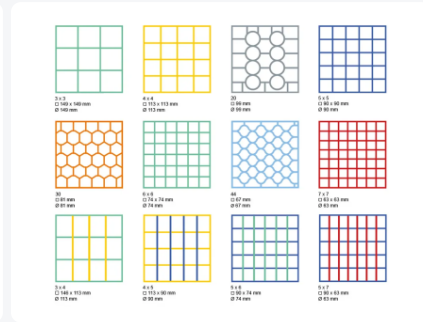

Glass basket 500x500mm blue - maximum glass height 195 mm - with yellow 4x4 compartmentalization - maximum glass diameter 113mm

Product specifications

Uitwendig (LxBxH)	500 × 500 × 235 mm
Inwendig (LxBxH)	465 × 465 × 195 mm
Handles	4-sided - open, for increased wearing comfort
Sidewalls	Open, for optimal cleaning results and a faster drying process.
Material	PP
Article number	50.NK.121.170200.4X4L
Temperature range	-15°C to + 90°C
Color	Blue
Bottom	Open and especially reinforced, so suitable for use in basket transport machines with transport hooks
Maximum glass height	195
Maximum Ø glass	113