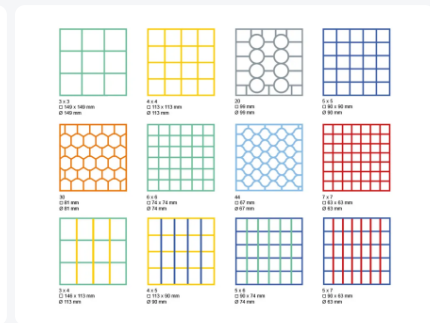

Glass basket 500x500mm blue - maximum glass height 210 mm - with green 6x6 compartmentalization - maximum glass Ø 74mm

Product specifications

Uitwendig (LxBxH)	500 × 500 × 250 mm
Inwendig (LxBxH)	465 × 465 × 210 mm
Handles	4-sided - open, for added wearing comfort
Sidewalls	Open, for optimal washing results and a faster drying process
Material	PP
Article number	50.NK.121.185215.6X6
Temperature range	-15°C to + 90°C
Color	Blue
Bottom	Open and extra reinforced, making it suitable for high loads and for use in basket transport machines with transport hooks.
European Article Number	7424901366387
Maximum glass height	210
Maximum Ø glass	74

Properties

Our baskets guarantee safe transport and efficient storage of your glassware and tableware.

The open design of the basket ensures optimal washing results.

Determine the appropriate basket layout and height easily with the size chart. Request a size chart by calling or filling out our contact form.

The basket has 4-sided receptacles for color clips (see accessories).

Color clips can be clicked into the basket on all four sides, for example, to indicate contents.

Suitable for use in basket transport machines with transport hooks.