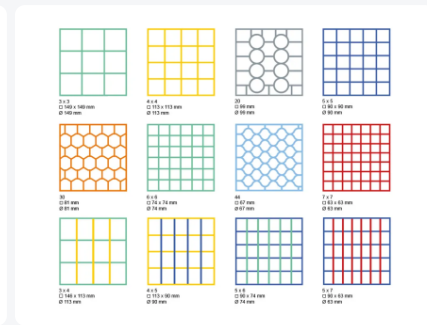

# Glass basket 500x500mm blue - maximum glass height 210 mm - with yellow 4x4 compartmentalization - maximum glass diameter 113mm

## Product specifications

Uitwendig (LxBxH)	500 × 500 × 250 mm
Inwendig (LxBxH)	465 × 465 × 210 mm
Handles	4-sided - open, for increased wearing comfort
Sidewalls	Open, for optimal cleaning results and a faster drying process.
Material	PP
Article number	50.NK.121.185215.4X4L
Temperature range	-15°C to + 90°C
Color	Blue
Bottom	Open and especially reinforced, so suitable for use in basket transport machines with transport hooks
Maximum glass height	210
Maximum Ø glass	113