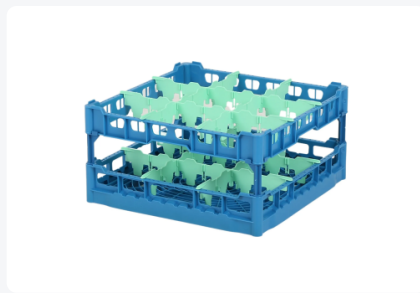

Glass basket 500x500mm blue – maximum glass height 225 mm – with green 3 x 3 compartmentalization – maximum Ø glass 149mm

Product specifications

Uitwendig (LxBxH)	500 × 500 × 265 mm
Inwendig (LxBxH)	465 × 465 × 225 mm
Handles	Open, for more comfortable carrying
Sidewalls	Open, for optimum washing result and a faster drying process
Material	PP
Article number	50.NK.121.200230.3X3L
Temperature range	-15°C to + 90°C
Color	Blue
Bottom	Open and especially reinforced, so suitable for use in basket transport machines with transport hooks
Maximum glass height	225
Maximum Ø glass	149

Properties

Our baskets ensure safe transportation and efficient storage of your glassware and tableware.

The open design of the basket provides optimal cleaning results.

Suitable for glass heights up to 73 mm (basket height 100 mm).

Glass basket 50.NK.100 comes with a pre-installed green 3x3 compartmentalization.

The basket has four-sided slots for color clips, intended for content labeling, etc.

Suitable for use in basket transport machines with transport hooks.

Description

The glass basket 50.NK.121.200230.3X3L consists of a base basket with a green 3x3 compartmentalization for glasses. The maximum diameter of the glass determines which compartmentalization is suitable. Measure the widest point of the glass for this purpose. Please note that the widest point of the glass is not always at the bottom or top.