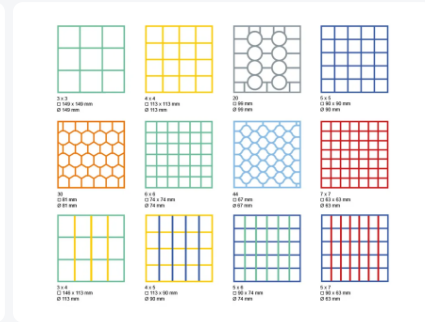

# Glass basket 500x500mm blue - maximum glass height 225 mm - with yellow 4x4 compartmentalization - maximum glass diameter 113mm

## Product specifications

Uitwendig (LxBxH)	500 × 500 × 265 mm
Inwendig (LxBxH)	465 × 465 × 225 mm
Handles	4-sided - open, for increased wearing comfort
Sidewalls	Open, for optimal cleaning results and a faster drying process.
Material	PP
Article number	50.NK.121.200230.4X4L
Temperature range	-15°C to + 90°C
Color	Blue
Bottom	Open and especially reinforced, so suitable for use in basket transport machines with transport hooks
Maximum glass height	225
Maximum Ø glass	113