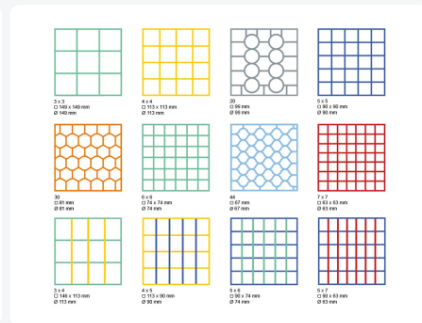

Article number: 50.NK.100.3X3L

Bedrukking mogelijk

Glass basket 500x500mm blue – maximum glass height 73 mm – with green 3 x 3 compartmentalization – maximum Ø glass 149mm

Product specifications

| | |
|----------------------|---|
| Uitwendig (LxBxH) | 500 × 500 × 100 mm |
| Inwendig (LxBxH) | 465 × 465 × 73 mm |
| Handles | Open, for more comfortable carrying |
| Sidewalls | Open, for optimum washing result and a faster drying process |
| Material | PP |
| Article number | 50.NK.100.3X3L |
| Temperature range | -15°C to + 90°C |
| Color | Blue |
| Bottom | Open and especially reinforced, so suitable for use in basket transport machines with transport hooks |
| Maximum glass height | 73 |
| Maximum Ø glass | 149 |