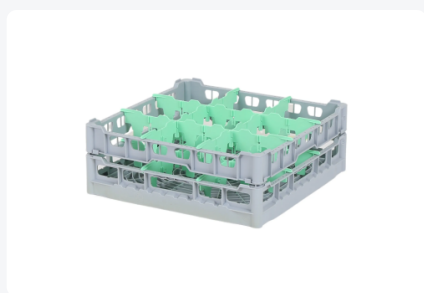

Glass basket 500x500mm - maximum glass height 140 mm - with green 3x3 compartment division - maximum glass diameter 149mm.

Product specifications

Uitwendig (LxBxH)	500 × 500 × 180 mm
Inwendig (LxBxH)	465 × 465 × 140 mm
Handles	4-sided - open, for added wearing comfort
Sidewalls	Open, for optimal washing results and a faster drying process
Material	PP
Article number	50.NKG.121.115145.3X3L
Color	Grey
Bottom	Open and extra reinforced, making it suitable for high loads and for use in basket transport machines with transport hooks.
European Article Number	7424901366387
Maximum glass height	140
Maximum Ø glass	149

Properties

Our baskets guarantee safe transport and efficient storage of your glassware and tableware.

The open design of the basket ensures optimal washing results.

Determine the appropriate basket layout and height easily with the size chart. Request a size chart by calling or filling out our contact form.

The basket has 4-sided receptacles for color clips (see accessories).

Color clips can be clicked into the basket on all four sides, for example, to indicate contents.

Suitable for use in basket transport machines with transport hooks.

Description

The glass basket 50.NKG.121.115145.3X3L gray base basket with a green compartment division 3x3 - maximum glass diameter Ø149mm.

Alternatieve artikelen