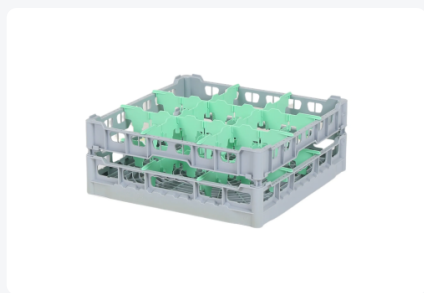

Glass basket 500x500mm - maximum glass height 150 mm - with green 3x3 compartment division - maximum glass diameter 149mm.

Product specifications

Uitwendig (LxBxH)	500 × 500 × 189 mm
Inwendig (LxBxH)	465 × 465 × 150 mm
Handles	4-sided - open, for added wearing comfort
Sidewalls	Open, for optimal washing results and a faster drying process
Material	PP
Article number	50.NKG.121.125155.3X3L
Color	Grey
Bottom	Open and extra reinforced, making it suitable for high loads and for use in basket transport machines with transport hooks.
European Article Number	7424901366387
Maximum glass height	150
Maximum Ø glass	149

Properties

Our baskets guarantee safe transport and efficient storage of your glassware and tableware.

The open design of the basket ensures optimal washing results.

Determine the appropriate basket layout and height easily with the size chart. Request a size chart by calling or filling out our contact form.

The basket has 4-sided receptacles for color clips (see accessories).

Color clips can be clicked into the basket on all four sides, for example, to indicate contents.

Suitable for use in basket transport machines with transport hooks.

Description

The glass basket 50.NKG.121.125155.3X3L gray base basket with a green compartment division 3x3 - maximum glass diameter Ø149mm.

Alternatieve artikelen