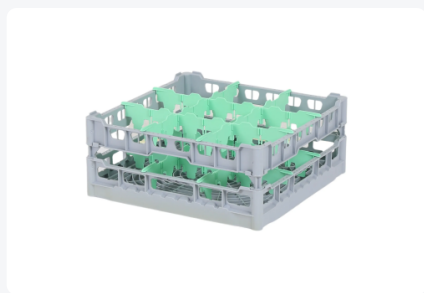

Glass basket 500x500mm - maximum glass height 180 mm - with green 3x3 compartment division - maximum glass diameter 149mm.

Product specifications

Uitwendig (LxBxH)	500 × 500 × 219 mm
Inwendig (LxBxH)	465 × 465 × 180 mm
Handles	4-sided - open, for added wearing comfort
Sidewalls	Open, for optimal washing results and a faster drying process
Material	PP
Article number	50.NKG.121.155185.3X3L
Color	Grey
Bottom	Open and extra reinforced, making it suitable for high loads and for use in basket transport machines with transport hooks.
European Article Number	7424901366387
Maximum glass height	180
Maximum Ø glass	149

Properties

Our baskets guarantee safe transport and efficient storage of your glassware and tableware.

The open design of the basket ensures optimal washing results.

Determine the appropriate basket layout and height easily with the size chart. Request a size chart by calling or filling out our contact form.

The basket has 4-sided receptacles for color clips (see accessories).

Color clips can be clicked into the basket on all four sides, for example, to indicate contents.

Suitable for use in basket transport machines with transport hooks.

Description

The glass basket 50.NKG.121.155185.3X3L gray base basket with a green compartment division 3x3 - maximum glass diameter Ø149mm.

Alternatieve artikelen