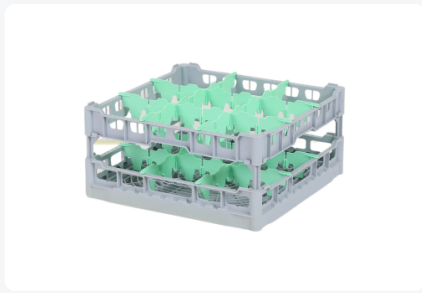

Glass basket 500x500mm - maximum glass height 225 mm - with green 3x3 compartment division - maximum glass diameter 149mm

Product specifications

Uitwendig (LxBxH)	500 × 500 × 265 mm
Inwendig (LxBxH)	465 × 465 × 225 mm
Handles	4-sided - open, for added wearing comfort
Sidewalls	Open, for optimal washing results and a faster drying process
Material	PP
Article number	50.NKG.121.200230.3X3L
Color	Grey
Bottom	Open and extra reinforced, making it suitable for high loads and for use in basket transport machines with transport hooks.
European Article Number	7424901366387
Maximum glass height	225
Maximum Ø glass	149

Properties

Our baskets guarantee safe transport and efficient storage of your glassware and tableware.

The open design of the basket ensures optimal washing results.

Determine the appropriate basket layout and height easily with the size chart. Request a size chart by calling or filling out our contact form.

The basket has 4-sided receptacles for color clips (see accessories).

Color clips can be clicked into the basket on all four sides, for example, to indicate contents.

Suitable for use in basket transport machines with transport hooks.

Description

The glass basket 50.NKG.121.200230.3X3L gray base basket with a green compartment division 3x3 - maximum glass diameter Ø149mm.

Alternatieve artikelen