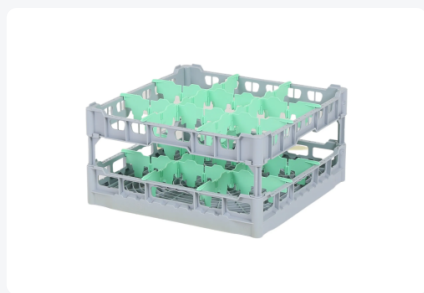

Glass basket 500x500mm - maximum glass height 240 mm - with green 3x3 compartment division - maximum glass diameter 149mm.

Product specifications

Uitwendig (LxBxH)	500 × 500 × 280 mm
Inwendig (LxBxH)	465 × 465 × 240 mm
Handles	4-sided - open, for added wearing comfort
Sidewalls	Open, for optimal washing results and a faster drying process
Material	PP
Article number	50.NKG.121.215245.3X3L
Color	Grey
Bottom	Open and extra reinforced, making it suitable for high loads and for use in basket transport machines with transport hooks.
European Article Number	7424901366387
Maximum glass height	240
Maximum Ø glass	149

Properties

Our baskets guarantee safe transport and efficient storage of your glassware and tableware.

The open design of the basket ensures optimal washing results.

Determine the appropriate basket layout and height easily with the size chart. Request a size chart by calling or filling out our contact form.

The basket has 4-sided receptacles for color clips (see accessories).

Color clips can be clicked into the basket on all four sides, for example, to indicate contents.

Suitable for use in basket transport machines with transport hooks.

Description

The glass basket 50.NKG.121.215245.3X3L gray base basket with a green compartment division 3x3 - maximum glass diameter Ø149mm.

Alternatieve artikelen