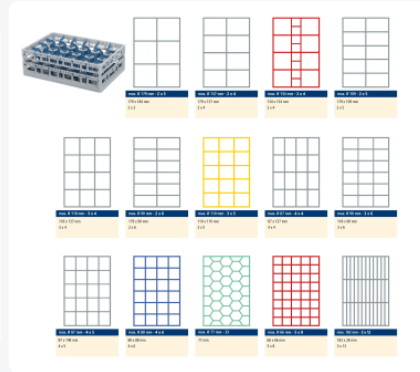

Glass basket 600 x 400 mm - for 24 glasses with maximum Ø88mm

Product specifications

Uitwendig (LxBxH)	600 x 400 mm
Material	PP
Article number	50.CR.620.P.24.10
Color	Black
Maximum Ø glass	88

Properties

The depicted basket variant is equipped with a top frame, assembled with tube extenders.

Exclusive color variant designed for the event sector.

The **BLACK LINE** glass basket features a 24-compartment division, both in the base basket and in the top frame. Maximum glass diameter: 88 mm.

The basket height is precisely adjusted to the glass height. Suitable for glasses ranging from 110 to 230 mm.

Clixrack dishwasher baskets are stable and stackable with most Euro-standard stacking crates sized 600 x 400 mm. Crates sized 400 x 300 mm can be stacked on the Clixrack baskets.

Clixrack baskets feature receptacles on all four sides for color clips, intended for content labeling, etc.