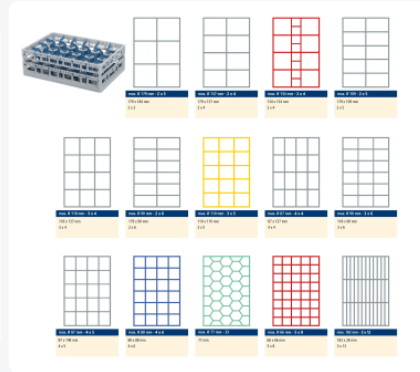

Article number: 50.CR.620.P.33.10

Bedrukking mogelijk

Glass basket 600 x 400 mm - for 33 glasses with maximum Ø77mm

Product specifications

Uitwendig (LxBxH)	600 x 400 mm
Material	PP
Article number	50.CR.620.P.33.10
Color	Black
Maximum Ø glass	77

Properties

The depicted basket variant is equipped with a top frame, assembled with tube extenders.

Exclusive color variant for the event sector.

The **BLACK LINE** glass basket features a 33-compartment division, both in the base basket and in the top frame. Maximum glass diameter: 77 mm.

The open construction of the baskets ensures optimal rinsing results.

The Clixrack system offers a wide range of standard compartment divisions

The type of compartment division for the Clixrack depends on the diameter of the glass. A sizing chart easily determines the suitable basket layout. Contact us to receive the sizing chart.

Clixrack dishwasher baskets are stable and stackable with most Euro-standard stacking crates sized 600 x 400 mm. Crates sized 400 x 300 mm can be stacked on the Clixrack baskets.

Clixrack baskets feature receptacles on all four sides for color clips, intended for content labeling, etc.