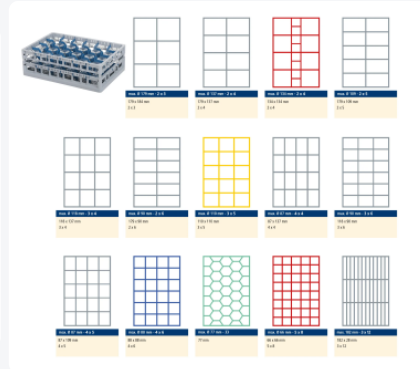

## Product specifications

External dimensions ( L x W x H) 600 x 400 mm

Color Black

Material PP

Maximum Ø glass 66

## Properties

The depicted basket variant is equipped with a top frame, assembled with tube extenders.

Exclusive color variant for the event sector.

The **BLACK LINE** glass basket features a 40-compartment division, both in the base basket and in the top frame. Maximum glass diameter: 66 mm.