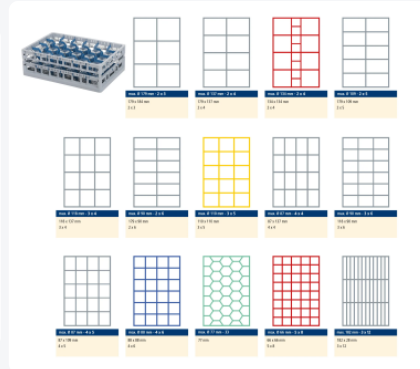

Article number: 50.CR.620.P.40.10

Bedrukking mogelijk

Glass basket 600 x 400 mm - for 40 glasses with maximum Ø66mm

Product specifications

Uitwendig (LxBxH)	600 x 400 mm
Material	PP
Article number	50.CR.620.P.40.10
Color	Black
Maximum Ø glass	66

Properties

The depicted basket variant is equipped with a top frame, assembled with tube extenders.

Exclusive color variant for the event sector.

The **BLACK LINE** glass basket features a 40-compartment division, both in the base basket and in the top frame. Maximum glass diameter: 66 mm.

The open construction of the baskets ensures optimal rinsing results.

The Clixrack system offers a wide range of standard compartment divisions.

The type of compartment division for the Clixrack depends on the diameter of the glass. A sizing chart easily determines the suitable basket layout. Contact us to receive the sizing chart.

Clixrack dishwasher baskets are stable and stackable with most Euro-standard stacking crates sized 600 x 400 mm. Crates sized 400 x 300 mm can be stacked on the Clixrack baskets.

Clixrack baskets feature receptacles on all four sides for color clips, intended for content labeling, etc.