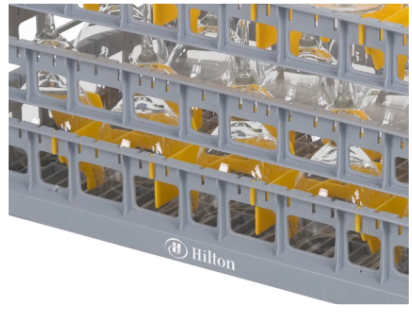

Article number: optie-logo-vaatwaskorven-600-x-400

Glass basket 600 x 400 mm with company logo

Product specifications

Article number optie-logo-vaatwaskorven-600-x-400
