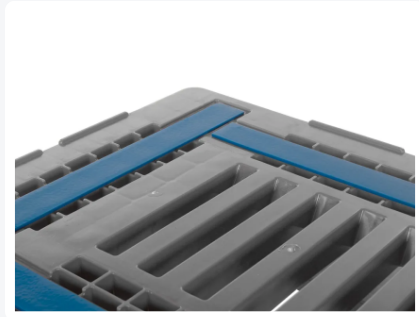

Article number: 83330802

Bedrukking mogelijk

Industrial pallet - CR3 - 1200 x 1000 mm (with rims)

Product specifications

Uitwendig (LxBxH)	1200 x 1000 x 160 mm
Dynamic load capacity	1250 kg
Material	HDPE
Article number	83330802
Weight (kg)	20,0 kg
Temperature range	-30°C to +40°C, briefly up to +90°C
Color	Brown
Static load capacity	5000 kg
Edge height	5 mm
Load capacity in racks	1000

Properties

The CR3's anti-slip strips prevent loads sliding off and mutual sliding of empty pallets

Raised rims around the CR3 prevent the load sliding off and mutual sliding of empty pallets

CR3 with three runners lengthwise, underside of chocks and runners open (ribbed)

CR3 is extra strong due to oblique connection between the runners and the chocks

Description

Industrial pallet / block pallet type CR3 (1200 x 1000 x H 160 mm) - suitable for foodstuffs. Equipped with 3 pallet runners lengthwise, bottom blocks, and open pallet runners (ribbed). With raised edges all around (5 mm) and anti-slip strips on the pallet deck. Static load capacity is 5000 kg, dynamic load capacity is 1250 kg, and in pallet racks it is 1000 kg.