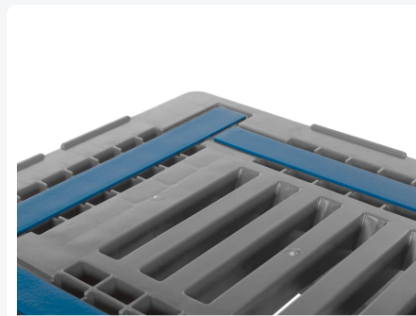

Article number: 83330802

Bedrukking mogelijk

Industrial pallet - CR3 - 1200 x 1000 mm (with rims)

Product specifications

Uitwendig (LxBxH)	1200 x 1000 x 160 mm
Dynamic load capacity	1250 kg kg
Material	HDPE
Article number	83330802
Weight (kg)	20,0 kg
Temperature range	-30°C to +40°C, briefly up to +90°C
Color	Brown
Static load capacity	5000 kg kg
Edge height	5 mm mm
Load capacity in racks	1000 kg

Properties

The CR3's anti-slip strips prevent loads sliding off and mutual sliding of empty pallets

Raised rims around the CR3 prevent the load sliding off and mutual sliding of empty pallets

CR3 with three runners lengthwise, underside of chocks and runners open (ribbed)

CR3 is extra strong due to oblique connection between the runners and the chocks

Description

Industrial pallet / block pallet type CR3 (1200 x 1000 x H 160 mm) - suitable for foodstuffs. Equipped with 3 pallet runners lengthwise, bottom blocks, and open pallet runners (ribbed). With raised edges all around (5 mm) and anti-slip strips on the pallet deck. Static load capacity is 5000 kg, dynamic load capacity is 1250 kg, and in pallet racks it is 1000 kg.