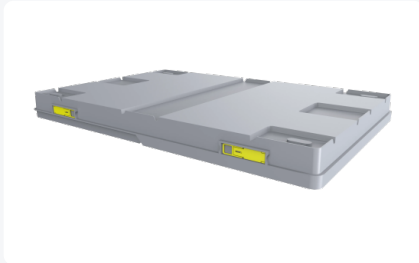

Artikelnummer: 9340.000.521

Lid for pallet boxes - 1200 x 800 mm - grey

Product specifications

Weight (kg)	5,25 kg
External dimensions (L x W x H)	1200 x 800 x 100 mm
Color	Grey
Material	PP

Properties

Dimensions: 1200x800x100 mm

Material: Polypropylene (PP)

Weight: 5.25 kg

Increased stability during storage and transport

Suitable for Boxerpac® pallet boxes

Description

This lid for pallet boxes with dimensions of 1200x800x100 mm is specifically designed for the Boxerpac® 1208. It provides robust protection for goods during storage and transport, and contributes to space-saving when the pallet box is empty. Made from polypropylene (PP), the lid is lightweight yet highly durable. It is ideal for use in various industries where efficient storage and logistical handling are crucial.