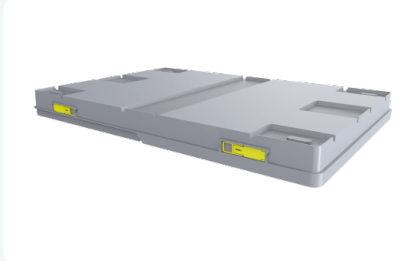

Article number: 9340.000.521

Lid for pallet boxes - 1200 x 800 mm - grey

Product specifications Properties

Uitwendig (LxBxH) 1200 x 800 x 100 mm

Dimensions: 1200x800x100 mm

Material PP

Material: Polypropylene (PP)

Article number 9340.000.521

Weight (kg) 5,25 kg

Weight: 5.25 kg

Color Grey

Increased stability during storage and transport

Suitable for Boxerpac® pallet boxes

Description

This lid for pallet boxes with dimensions of 1200x800x100 mm is specifically designed for the Boxerpac® 1208. It provides robust protection for goods during storage and transport, and contributes to space-saving when the pallet box is empty. Made from polypropylene (PP), the lid is lightweight yet highly durable. It is ideal for use in various industries where efficient storage and logistical handling are crucial.