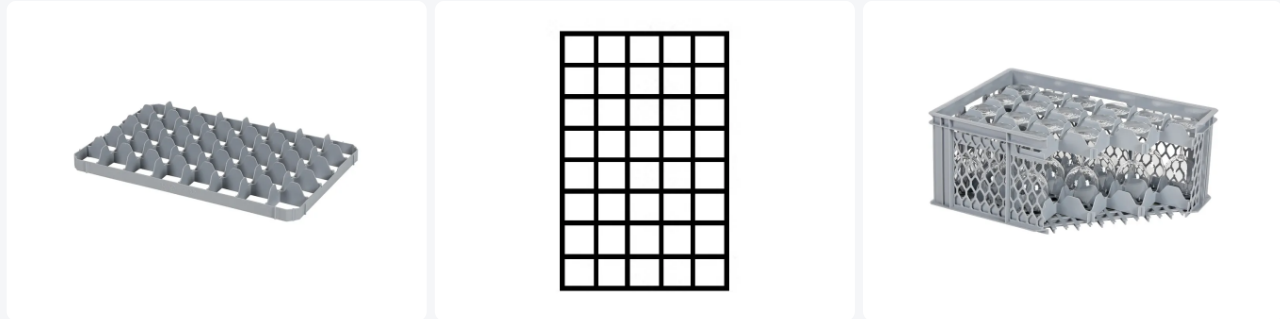

Article number: 30.40.O

# Lower 40 space subdivision - BASIC glass crates - size 69 x 67 mm

## Product specifications

Uitwendig (LxBxH)	565 x 365 x 55 mm
Material	PP
Article number	30.40.O
Weight (kg)	0,52 kg
Color	Grey
European Article Number	7424900442426
Maximum Ø glass	65