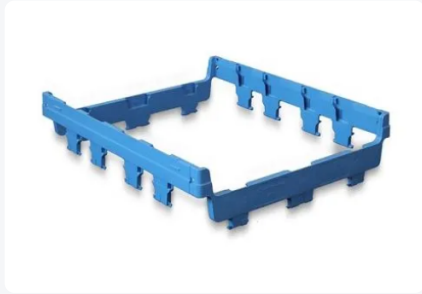

Artikelnummer: 2508.000.626

MAGNUM Optiframe 1200x800

Product specifications

Weight (kg)	2,5 kg
External dimensions (L x W x H)	1200 x 800 x 105 mm
Temperature range	-10°C to +40°C
Color	Blue
Material	PP
Internal dimensions (L x W x H)	1140 x 740 x 105 mm

Properties

Optiframe elevation frame for increasing the useful height of the MAGNUM Optimum by 105 mm. Max. 3 frames per box.

Description

The MAGNUM Optimum offers flexibility and adaptability for your storage needs. By using an Optiframe, the MAGNUM Optimum can easily be raised to increase both the useful height and capacity. The Optiframe is simply placed between the bottom and the collapsible side walls, creating a sturdy elevation without compromising the stability of the pallet box.

The versatility of the MAGNUM Optimum is further enhanced by its ability to be equipped with up to three Optiframes. With each additional frame, the height of the pallet box increases by 105 mm, providing you with more space to store and transport goods. Whether it's storing large items or efficiently utilizing the available space in a warehouse, the MAGNUM Optimum with Optiframe offers a reliable and customizable solution for your storage needs.