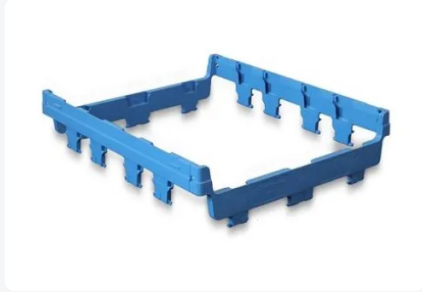

Artikelnummer: 2538.000.626

MAGNUM Optiframe 1200x1000

Product specifications

Weight (kg)	2,5 kg
External dimensions (L x W x H)	1200 x 1000 x 105 mm
Temperature range	-10°C to +40°C
Color	Blue
Material	PP
Internal dimensions (L x W x H)	1140 x 940 x 105 mm

Properties

Optiframe elevation frame for increasing the useful height of the MAGNUM Optimum by 105 mm. Max. 3 frames per box.

Description

The MAGNUM Optimum offers a practical solution for storage space, but sometimes you may need some extra height. By using an Optiframe, you can easily increase the useful height of the MAGNUM Optimum, providing more space for storage of goods or products.

The Optiframe is strategically placed between the bottom and the collapsible side walls. This creates a solid platform that allows you to safely and securely raise the pallet box without compromising stability. Additionally, this ensures that the MAGNUM Optimum remains easy to handle.

In terms of customization options, the MAGNUM Optimum can be equipped with up to three Optiframes. With each added frame, the height increases by 105 mm, allowing you to further optimize the space according to your specific needs.