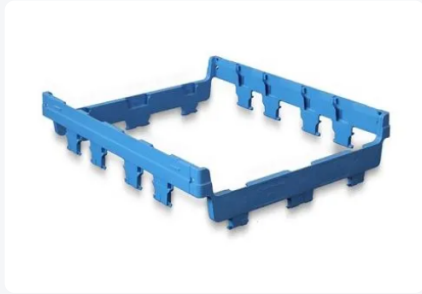

MAGNUM Optiframe 1200x1000

Product specifications

Uitwendig (LxBxH)	1200 x 1000 x 105 mm
Inwendig (LxBxH)	1140 x 940 x 105 mm
Material	PP
Article number	2538.000.626
Weight (kg)	2,5 kg
Temperature range	-10°C to +40°C
Color	Blue

Properties

Optiframe elevation frame for increasing the useful height of the MAGNUM Optimum by 105 mm. Max. 3 frames per box.

Description

The MAGNUM Optimum offers a practical solution for storage space, but sometimes you may need some extra height. By using an Optiframe, you can easily increase the useful height of the MAGNUM Optimum, providing more space for storage of goods or products.

The Optiframe is strategically placed between the bottom and the collapsible side walls. This creates a solid platform that allows you to safely and securely raise the pallet box without compromising stability. Additionally, this ensures that the MAGNUM Optimum remains easy to handle.

In terms of customization options, the MAGNUM Optimum can be equipped with up to three Optiframes. With each added frame, the height increases by 105 mm, allowing you to further optimize the space according to your specific needs.