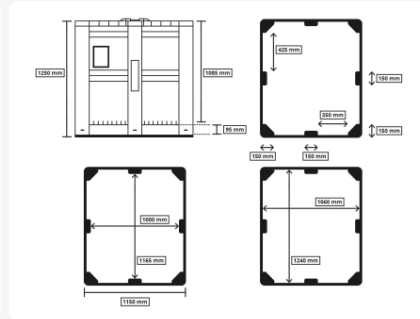

MAXI BOX plastic palletbox - 1300 x 1150 mm - closed - black

Product specifications

Weight (kg)	72 kg
External dimensions (L x W x H)	1300 x 1150 x 1250 mm
Capacity	1400 liter
Color	Black
Material	Recycled HDPE
Bottom	Closed, reinforced
Sidewalls	Closed
Max. load capacity per box	1000 kg
Max. static stacking load	7000 kg
Internal dimensions (L x W x H)	1240 x 1060 x 1085 mm

Properties

The walls of the Maxibox are externally reinforced

The Maxibox has flat internal walls

Both long sides of the Maxibox are provided with a label holder

Description

Black MAXI BOX plastic pallet box (1300 x 1150 x H 1250 mm - 1400 liters). Plastic pallet box on three pallet runners with closed side walls and bottom. The plastic pallet box is equipped with flat inner walls that are reinforced on the outside. A great plastic pallet box for handling truly large volumes. However, the pallet box is not suitable for long-term storage of liquids.