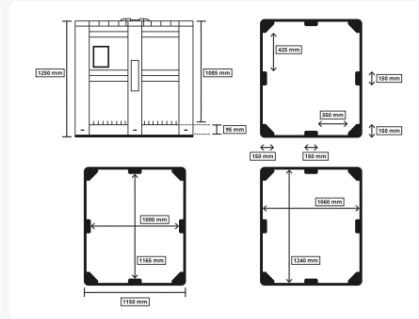

MAXI BOX plastic palletbox - 1300 x 1150 mm - closed - black

Product specifications

Uitwendig (LxBxH)	1300 x 1150 x 1250 mm
Inwendig (LxBxH)	1240 x 1060 x 1085 mm
Capacity	1400 liter liter
Sidewalls	Closed
Material	Recycled HDPE
Article number	25.1400.BL.2
Weight (kg)	72 kg
Color	Black
Bottom	Closed, reinforced
Max. load capacity per box	1000 kg kg
Max. static stacking load	7000 kg kg

Properties

The walls of the Maxibox are externally reinforced

The Maxibox has flat internal walls

Both long sides of the Maxibox are provided with a label holder

Description

Black MAXI BOX plastic pallet box (1300 x 1150 x H 1250 mm - 1400 liters). Plastic pallet box on three pallet runners with closed side walls and bottom. The plastic pallet box is equipped with flat inner walls that are reinforced on the outside. A great plastic pallet box for handling truly large volumes. However, the pallet box is not suitable for long-term storage of liquids.