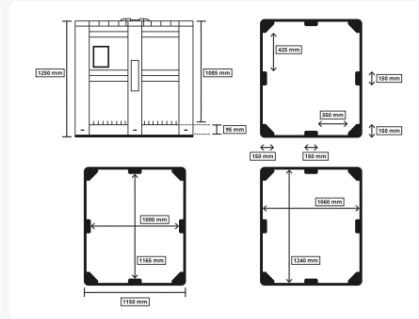

MAXI BOX plastic palletbox - 1300 x 1150 mm - closed - black

Product specifications

Uitwendig (LxBxH)	1300 x 1150 x 1250 mm
Inwendig (LxBxH)	1240 x 1060 x 1085 mm
Capacity	1400 liter
Sidewalls	Closed
Material	Recycled HDPE
Article number	25.1400.BL.2
Weight (kg)	72 kg
Color	Black
Bottom	Closed, reinforced
Max. load capacity per box	1000 kg
Max. static stacking load	7000 kg

Properties

The walls of the Maxibox are externally reinforced

The Maxibox has flat internal walls

Both long sides of the Maxibox are provided with a label holder

Description

Black MAXI BOX plastic pallet box (1300 x 1150 x H 1250 mm - 1400 liters). Plastic pallet box on three pallet runners with closed side walls and bottom. The plastic pallet box is equipped with flat inner walls that are reinforced on the outside. A great plastic pallet box for handling truly large volumes. However, the pallet box is not suitable for long-term storage of liquids.