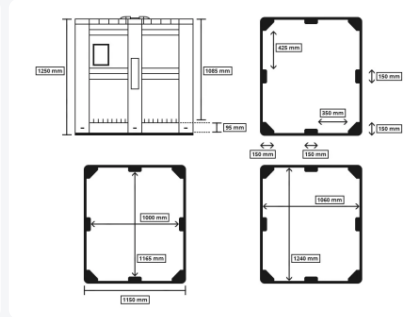

MAXI BOX plastic palletbox - 1300 x 1150 mm - closed - blue

Product specifications

Uitwendig (LxBxH)	1300 x 1150 x 1250 mm
Inwendig (LxBxH)	1240 x 1060 x 1085 mm
Capacity	1400 liter liter
Sidewalls	Closed
Material	HDPE
Article number	25.1400.BL.3
Weight (kg)	72 kg
Color	Blue
Bottom	Closed, reinforced
Max. load capacity per box	1000 kg kg
Max. static stacking load	7000 kg kg

Properties

The walls of the Maxibox are externally reinforced

The Maxibox has flat internal walls

Both long sides of the Maxibox are provided with a label holder

Description

MAXI BOX plastic pallet box (1300 x 1150 x H 1250 mm - 1400 liters). Food-grade plastic pallet box on three pallet runners with closed side walls and bottom. The plastic pallet box is equipped with flat inner walls that are reinforced on the outside. An excellent plastic pallet box for really large volumes. The pallet box is not suitable for long-term storage of liquids.