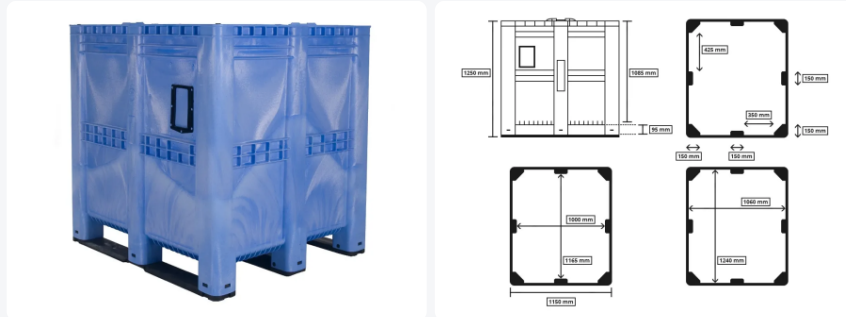

# MAXI BOX plastic palletbox - 1300 x 1150 mm - closed - blue

## Product specifications

Uitwendig (LxBxH)	1300 x 1150 x 1250 mm
Inwendig (LxBxH)	1240 x 1060 x 1085 mm
Capacity	1400 liter
Sidewalls	Closed
Material	HDPE
Article number	25.1400.BL.3
Weight (kg)	72 kg
Color	Blue
Bottom	Closed, reinforced
Max. load capacity per box	1000 kg
Max. static stacking load	7000 kg

## Properties

The walls of the Maxibox are externally reinforced

The Maxibox has flat internal walls

Both long sides of the Maxibox are provided with a label holder

## Description

MAXI BOX plastic pallet box (1300 x 1150 x H 1250 mm - 1400 liters). Food-grade plastic pallet box on three pallet runners with closed side walls and bottom. The plastic pallet box is equipped with flat inner walls that are reinforced on the outside. An excellent plastic pallet box for really large volumes. The pallet box is not suitable for long-term storage of liquids.