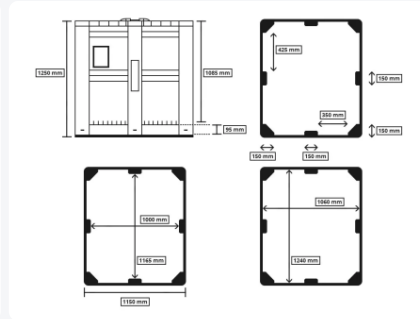

# MAXI BOX plastic palletbox - 1300 x 1150 mm - closed - grey

## Product specifications

Uitwendig (LxBxH)	1300 x 1150 x 1250 mm
Inwendig (LxBxH)	1240 x 1060 x 1085 mm
Capacity	1400 liter liter
Sidewalls	Closed
Material	HDPE
Article number	25.1400.BL.1
Weight (kg)	72 kg
Color	Grey
Bottom	Closed, reinforced
Max. load capacity per box	1000 kg kg
Max. static stacking load	7000 kg kg

## Properties

The walls of the Maxibox are externally reinforced

The Maxibox has flat internal walls

Both long sides of the Maxibox are provided with a label holder

## Description

MAXI BOX plastic pallet box (1300 x 1150 x H 1250 mm - 1400 liters). Food-grade plastic pallet box on three pallet runners with closed sidewalls and bottom. The plastic pallet box has flat inner walls that are reinforced on the outside. An excellent plastic pallet box for really large volumes. The pallet box is not suitable for long-term storage of liquids.