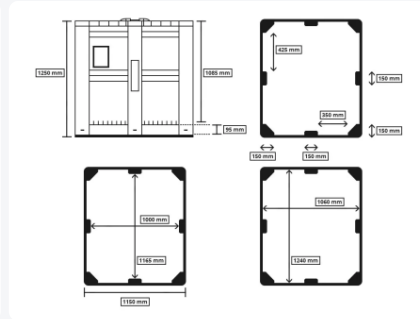

MAXI BOX plastic palletbox - 1300 x 1150 mm - closed - grey

Product specifications

Uitwendig (LxBxH)	1300 x 1150 x 1250 mm
Inwendig (LxBxH)	1240 x 1060 x 1085 mm
Capacity	1400 liter
Sidewalls	Closed
Material	HDPE
Article number	25.1400.BL.1
Weight (kg)	72 kg
Color	Grey
Bottom	Closed, reinforced
Max. load capacity per box	1000 kg
Max. static stacking load	7000 kg

Properties

The walls of the Maxibox are externally reinforced

The Maxibox has flat internal walls

Both long sides of the Maxibox are provided with a label holder

Description

MAXI BOX plastic pallet box (1300 x 1150 x H 1250 mm - 1400 liters). Food-grade plastic pallet box on three pallet runners with closed sidewalls and bottom. The plastic pallet box has flat inner walls that are reinforced on the outside. An excellent plastic pallet box for really large volumes. The pallet box is not suitable for long-term storage of liquids.