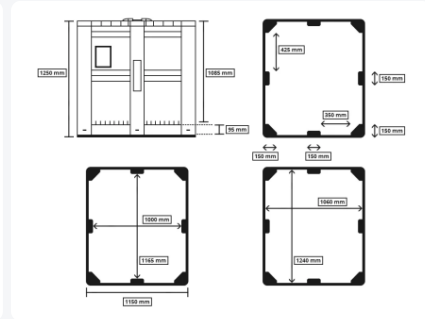

# MAXI BOX plastic palletbox - 1300 x 1150 mm - perforated

## Product specifications

Weight (kg)	69 kg
External dimensions ( L x W x H)	1300 x 1150 x 1250 mm
Capacity	1400 liter
Color	Blue
Material	HDPE
Bottom	Perforated, reinforced
Sidewalls	Perforated
Max. load capacity per box	1000 kg
Max. static stacking load	7000 kg
Internal dimensions (L x W x H)	1240 x 1060 x 1085 mm

## Description

MAXI BOX plastic pallet box (1300 x 1150 x H 1250 mm - 1400 liters). Food-grade plastic pallet box on three pallet runners with perforated side walls and bottom. The plastic pallet box is equipped with flat inner walls that are reinforced on the outside. An excellent plastic pallet box for really large volumes.