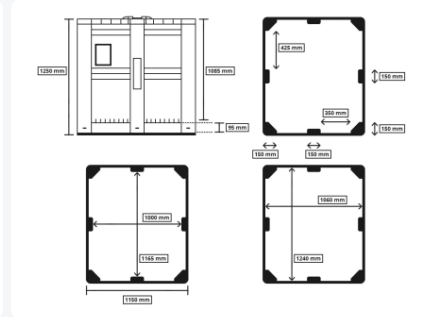

Article number: 25.1400B.BL

MAXI BOX plastic palletbox - 1300 x 1150 mm - perforated

Product specifications

Uitwendig (LxBxH)	1300 x 1150 x 1250 mm
Inwendig (LxBxH)	1240 x 1060 x 1085 mm
Capacity	1400 liter
Sidewalls	Perforated
Material	HDPE
Article number	25.1400B.BL
Weight (kg)	69 kg
Color	Blue
Bottom	Perforated, reinforced
Max. load capacity per box	1000 kg
Max. static stacking load	7000 kg

Properties

The walls of the Maxibox are externally reinforced

The Maxibox has flat internal walls

Both long sides of the Maxibox are provided with a label holder

Description

MAXI BOX plastic pallet box (1300 x 1150 x H 1250 mm - 1400 liters). Food-grade plastic pallet box on three pallet runners with perforated side walls and bottom. The plastic pallet box is equipped with flat inner walls that are reinforced on the outside. An excellent plastic pallet box for really large volumes.