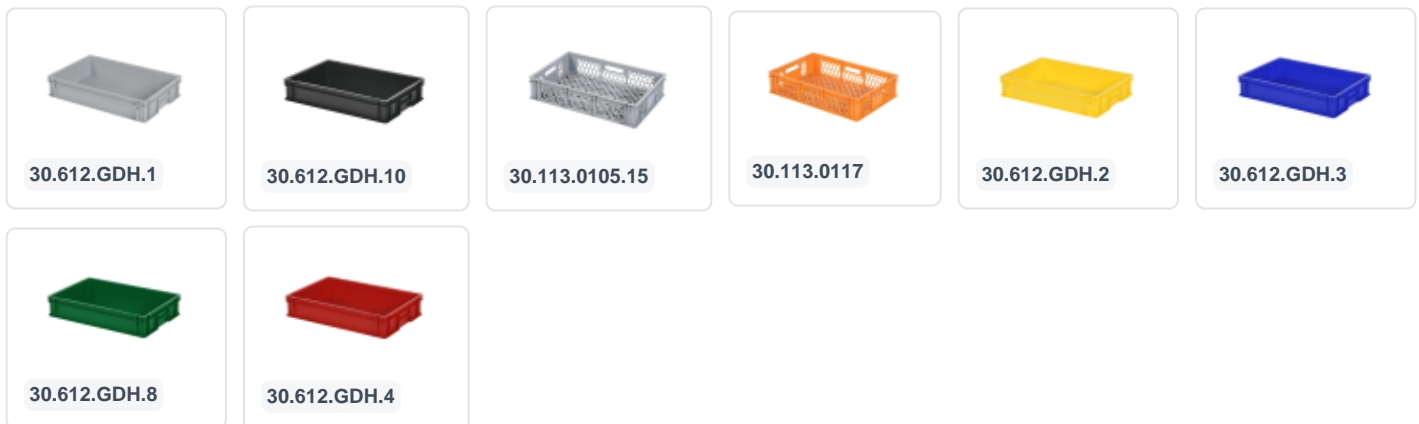

Matching accessories