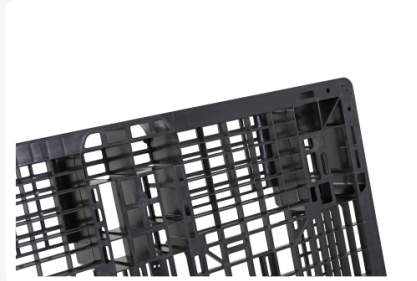

Plastic export pallet - 1200 x 800 mm (6 runners)

Product specifications Properties

Uitwendig (LxBxH) 1200 x 800 x 120 mm

Dynamic load capacity 1000 kg

Material Mixed recycled

Article number 55.GKSP1208M6R

Weight (kg) 7,35 kg

Temperature range -20°C to +60°C

Color Black

Static load capacity 4000 kg

Load capacity in racks 300

Dimensions: 1200x800xH120mm

Made of regenerated material

Lightweight design

Ideal for situations where wooden pallets are difficult to obtain

Suitable for use in various industries and applications

Hygienic design makes it suitable for transporting food and other sensitive goods

Description

Plastic lightweight distribution pallet with dimensions 1200x800xH120mm. The alternative to hard-to-find wooden pallets. Made from regenerated material. The lightweight pallet is highly suitable for hygienic and trouble-free goods transportation. Also suitable for loading with packaged food items. The export pallet is equipped with 6 runners in a so-called window design. The plastic pallet is also suitable for light use in pallet racks and can bear loads up to 300 kg. Orders are only accepted per full truckload in increments of 660 units. A large quantity of this type of plastic pallet is available.