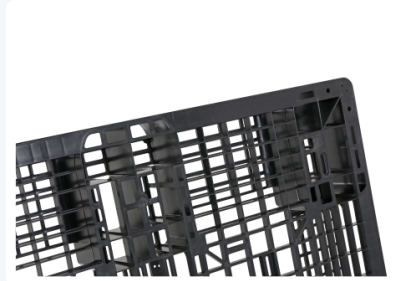

Plastic export pallet - 1200 x 800 mm (6 runners)

Product specifications Properties

Uitwendig (LxBxH) 1200 x 800 x 120 mm

Dynamic load capacity 1000 kg kg

Material Mixed recycled

Article number 55.GKSP1208M6R

Weight (kg) 7,35 kg

Temperature range -20°C to +60°C

Color Black

Static load capacity 4000 kg kg

Load capacity in racks 300 kg

Dimensions: 1200x800xH120mm

Made of regenerated material

Lightweight design

Ideal for situations where wooden pallets are difficult to obtain

Suitable for use in various industries and applications

Hygienic design makes it suitable for transporting food and other sensitive goods

Description

Plastic lightweight distribution pallet with dimensions 1200x800xH120mm. The alternative to hard-to-find wooden pallets. Made from regenerated material. The lightweight pallet is highly suitable for hygienic and trouble-free goods transportation. Also suitable for loading with packaged food items. The export pallet is equipped with 6 runners in a so-called window design. The plastic pallet is also suitable for light use in pallet racks and can bear loads up to 300 kg. Orders are only accepted per full truckload in increments of 660 units. A large quantity of this type of plastic pallet is available.