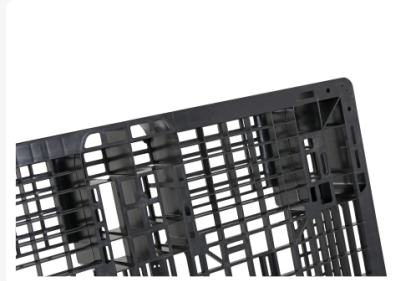

# Plastic export pallet - 1220 x 1015 mm (6 runners)

## Product specifications

Weight (kg)	8,5 kg
External dimensions ( L x W x H)	1220 x 1015 x 120 mm
Temperature range	-20°C to +60°C
Color	Black
Material	Recycled HDPE
Static load capacity	4000 kg
Dynamic load capacity	1000 kg
Load capacity in racks	300 kg

## Properties

Plastic lightweight distribution pallet

Dimensions: 1220x1015xH120mm

Alternative to hard-to-find wooden pallets

Made from regenerated material

Highly suitable for hygienic and trouble-free goods transport

## Description

Plastic lightweight distribution pallet with dimensions 1220x1015xH120mm. The alternative to hard-to-find wooden pallets. Made from regenerated material. The lightweight pallet is highly suitable for hygienic and trouble-free goods transport. Also suitable for loading with packaged food items. The export pallet is equipped with 6 runners in a so-called window design. The plastic pallet is also suitable for light use in pallet racks and can bear loads up to 300 kg. Orders are only accepted per full truckload in increments of 520 units. A large quantity of this type of plastic pallet is available.