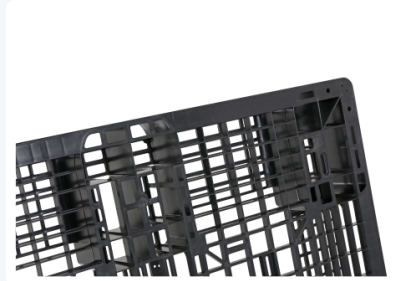

Plastic export pallet - 1220 x 1015 mm (6 runners)

Product specifications

Uitwendig
(LxBxH) 1220 x 1015 x 120 mm

Dynamic load
capacity 1000 kg kg

Material Recycled HDPE

Article number 55.GKSP4048M6R

Weight (kg) 8,5 kg

Temperature
range -20°C to +60°C

Color Black

Static load
capacity 4000 kg kg

Load capacity
in racks 300 kg

Properties

Plastic lightweight distribution pallet

Dimensions: 1220x1015xH120mm

Alternative to hard-to-find wooden pallets

Made from regenerated material

Highly suitable for hygienic and trouble-free goods transport

Description

Plastic lightweight distribution pallet with dimensions 1220x1015xH120mm. The alternative to hard-to-find wooden pallets. Made from regenerated material. The lightweight pallet is highly suitable for hygienic and trouble-free goods transport. Also suitable for loading with packaged food items. The export pallet is equipped with 6 runners in a so-called window design. The plastic pallet is also suitable for light use in pallet racks and can bear loads up to 300 kg. Orders are only accepted per full truckload in increments of 520 units. A large quantity of this type of plastic pallet is available.