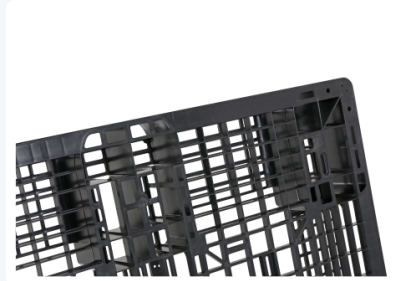

Plastic export pallet - 1220 x 1015 mm (6 runners)

Product specifications

Uitwendig
(LxBxH) 1220 x 1015 x 120 mm

Dynamic load
capacity 1000 kg

Material Recycled HDPE

Article number 55.GKSP4048M6R

Weight (kg) 8,5 kg

Temperature
range -20°C to +60°C

Color Black

Static load
capacity 4000 kg

Load capacity
in racks 300

Properties

Plastic lightweight distribution pallet

Dimensions: 1220x1015xH120mm

Alternative to hard-to-find wooden pallets

Made from regenerated material

Highly suitable for hygienic and trouble-free goods transport

Description

Plastic lightweight distribution pallet with dimensions 1220x1015xH120mm. The alternative to hard-to-find wooden pallets. Made from regenerated material. The lightweight pallet is highly suitable for hygienic and trouble-free goods transport. Also suitable for loading with packaged food items. The export pallet is equipped with 6 runners in a so-called window design. The plastic pallet is also suitable for light use in pallet racks and can bear loads up to 300 kg. Orders are only accepted per full truckload in increments of 520 units. A large quantity of this type of plastic pallet is available.