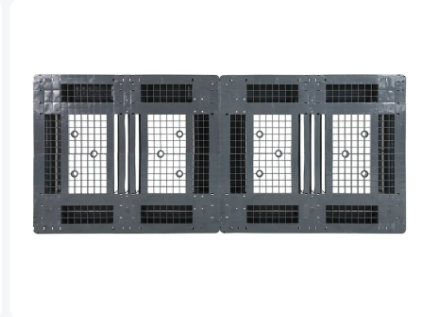

# Plastic pallet - D3-DUO ECO - 2000 x 810 mm (without rims - 5 runners)

## Product specifications

Uitwendig (LxBxH)	2000 x 810 x 150 mm
Dynamic load capacity	850 kg
Material	Recycled ECO-HDPE
Article number	83329800.DUO
Weight (kg)	33 kg
Temperature range	-30°C to +40°C, briefly up to +90°C
Color	Grey
Static load capacity	3000 kg

## Description

Plastic large-format pallet (2000 x 810 x H 150 mm) type D3-DUO ECO made from ECO regrind. Based on two pallets of the D3 ECO type, which are cut and then sustainably welded together. Equipped with 2 pallet runners longitudinally, closed bottom blocks, and open pallet runners (ribbed). This D3 duo pallet has 2 integrated reinforcement profiles longitudinally and 4 transversely. Static load capacity is 3000 kg and dynamic 850 kg. Various organizations use DUO pallets with full satisfaction.