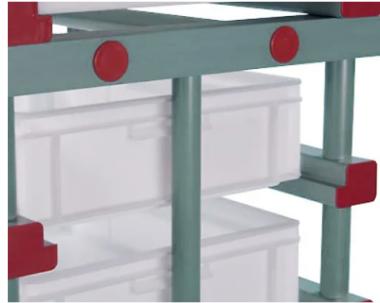

Article number: KRRERE15

Plastic platter trolley - 15 slots (Euronorm)

Product specifications

Uitwendig (LxBxH)	540 x 660 x 1860 mm
Material	PVC
Article number	KRRERE15
Temperature range	-40°C to +80°C
Color	Green

Properties

The bin trolley is provided with four plastic swivel castors with plastic wheel Ø 125 mm with PU tread, two wheels braked, with stainless steel fixing materials

With plastic rear tube, so that the bins at the back cannot slide out of the trolley

Description

Plastic tray trolley (540 x 660 x H 1860 mm), with 15 slots for Euro norm trays 600 x 400 x H 20 mm. The tray trolley is equipped with 4 plastic swivel castors with plastic wheel Ø 125 mm with PU tread, 2 of which are braked, with stainless steel fasteners. Other sizes and configurations available on request.