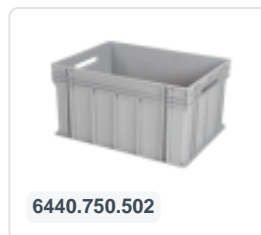

Matching accessories