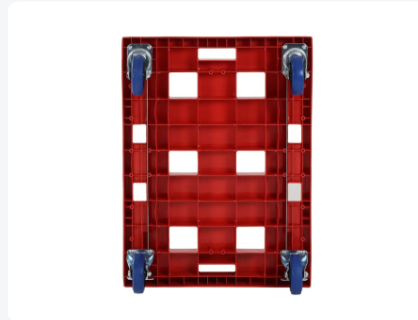

# Plastic trolley (810 x 610 x 225) - red

## Product specifications

Weight (kg) 7,97 kg

External dimensions ( L x W x H) 810 x 610 x 225 mm

Color Red

Material HDPE

Dynamic load capacity 300 kg

## Properties

Wheels with sturdy plate and stable 4-point fixation.

The yokes, axles, and wheel fastening materials are galvanized.

Suitable for loads of various dimensions (buckets, crates, etc.).

## Description

Very stable mobile base 810 x 610 x 225 mm. Suitable for stacking bins with dimensions 800 x 600 mm or two stacking bins with dimensions 600 x 400 mm. The base has two galvanized fixed wheels and two galvanized swivel wheels ? 125 mm. The load capacity is 300 kg. Thanks to the grid frame, the mobile base is also suitable for non-standard sizes of bins or boxes and smaller loads.