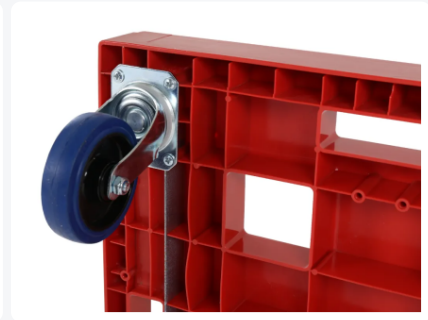

# Plastic trolley (810 x 610 x 225) - red

## Product specifications

Weight (kg) 7,97 kg

External dimensions ( L x W x H) 810 x 610 x 225 mm

Color Red

Material HDPE

Dynamic load capacity 300 kg

## Properties

Wheels with sturdy plate and stable 4-point fixation.

The yokes, axles, and wheel fastening materials are galvanized.

Suitable for loads of various dimensions (buckets, crates, etc.).

## Description

Very stable mobile base 810 x 610 x 225 mm. Suitable for stacking bins with dimensions 800 x 600 mm or two stacking bins with dimensions 600 x 400 mm. The base has two galvanized fixed wheels and two galvanized swivel wheels ? 125 mm. The load capacity is 300 kg. Thanks to the grid frame, the mobile base is also suitable for non-standard sizes of bins or boxes and smaller loads.