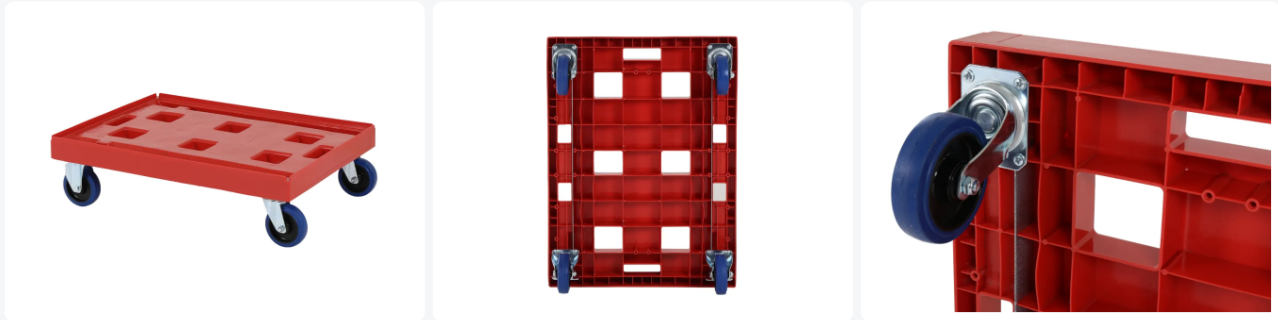

Plastic trolley (810 x 610 x 225) - red

Product specifications Properties

Uitwendig
(LxBxH) 810 x 610 x 225 mm

Dynamic load
capacity 300 kg

Material HDPE

Article
number 52.TR8161.2.E

Weight (kg) 7,97 kg

Color Red

Wheels with sturdy plate and stable 4-point fixation.

The yokes, axles, and wheel fastening materials are galvanized.

Suitable for loads of various dimensions (buckets, crates, etc.).

Description

Very stable mobile base 810 x 610 x 225 mm. Suitable for stacking bins with dimensions 800 x 600 mm or two stacking bins with dimensions 600 x 400 mm. The base has two galvanized fixed wheels and two galvanized swivel wheels ? 125 mm. The load capacity is 300 kg. Thanks to the grid frame, the mobile base is also suitable for non-standard sizes of bins or boxes and smaller loads.