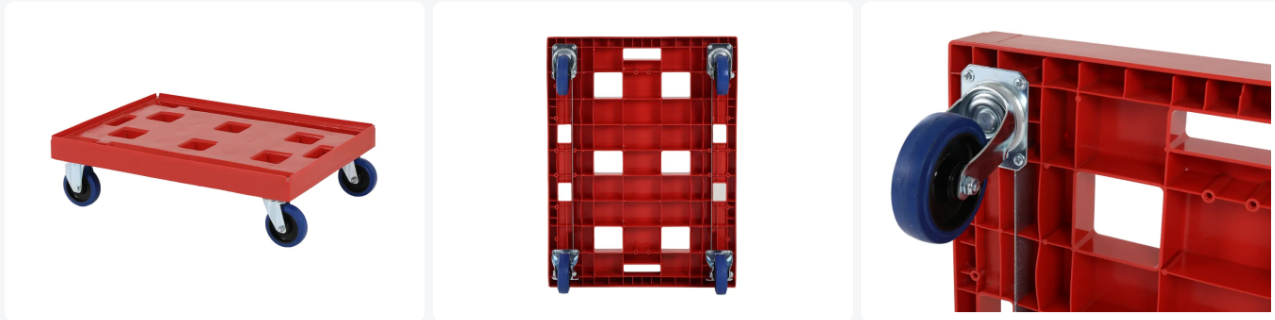

# Plastic trolley (810 x 610 x 225) - red

## Product specifications Properties

Uitwendig  
(LxBxH) 810 x 610 x 225 mm

Dynamic load  
capacity 300 kg kg

Material HDPE

Article  
number 52.TR8161.2.E

Weight (kg) 7,97 kg

Color Red

Wheels with sturdy plate and stable 4-point fixation.

The yokes, axles, and wheel fastening materials are galvanized.

Suitable for loads of various dimensions (buckets, crates, etc.).

## Description

Very stable mobile base 810 x 610 x 225 mm. Suitable for stacking bins with dimensions 800 x 600 mm or two stacking bins with dimensions 600 x 400 mm. The base has two galvanized fixed wheels and two galvanized swivel wheels ? 125 mm. The load capacity is 300 kg. Thanks to the grid frame, the mobile base is also suitable for non-standard sizes of bins or boxes and smaller loads.