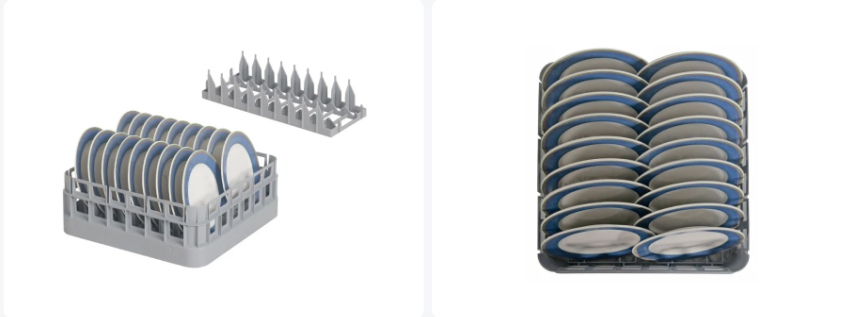

Artikelnummer: 50.PI.400

Bedrukking mogelijk

Plate insert rack PI 400 (365 x 145 x 75) for 9 plates

Product specifications

External dimensions (L x W x H)	365 x 145 x 75 mm
Temperature range	-30°C to +80°C
Color	Grey
Material	PP
European Article Number	7424904862848
Max. plate diameter	260

Properties

Plastic plate insert rack

Dimensions: 365 x 145 x H 75 mm

Suitable for 9 plates, flat or deep, up to ? 260 mm

Compatible with bistro baskets with a basket size of 400 x 400 mm and 500 x 500 mm

Description

Plastic plate insert rack (365 x 145 x H 75 mm) for 9 plates, flat or deep, up to ? 260 mm. The insert rack is suitable for bistro baskets with a basket size of 400 x 400 mm and 500 x 500 mm. The plate insert rack can be easily placed in a bistro basket. The plate rack can also be easily removed, allowing the bistro basket to be used for other purposes again.