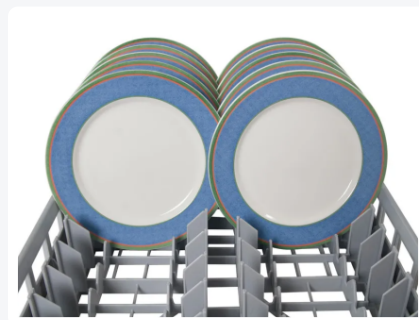

Artikelnummer: 50.XLP

Bedrukking mogelijk

Plate rack (22 large plates)

Product specifications

Weight (kg)	2,2 kg
External dimensions (L x W x H)	600 x 500 x 120 mm
Temperature range	-30°C to +80°C
Color	Grey
Material	PP
Bottom	Coarse mesh, reinforced
Sidewalls	Open, for optimum washing result and a faster drying process
Handles	Open, for more comfortable carrying
European Article Number	7424908599566
Internal dimensions (L x W x H)	570 x 470 x 85 mm

Properties

Suitable for 22 dinner plates, Ø 250-285 mm, a mixed load of dinner plates and soup plates in one basket is also possible

Touch free positioning of the plates in the basket, even by full-loaded baskets

Description

Grey plate basket (600 x 500 x H 120 mm). Suitable for 22 large plates with a maximum diameter of 320 mm. Additionally, a mixed loading of deep and flat plates in the basket is possible. The plate holders on the left and right stagger, allowing the plates to slide in one behind the other. The side walls and the bottom have an open construction for optimal rinsing results and a faster drying process. The grey plate basket 50.XLP is an XL dishwashing basket. These dishwashing baskets are specially developed for use in larger dishwashers where Euro norm crates measuring 600 x 400 are also cleaned. The dishwashing baskets utilize the full width of such rinsing machines. This allows 30% more dishes to be washed than with standard dishwashing baskets measuring 500 x 500 mm. This saves time and reduces water and energy consumption!