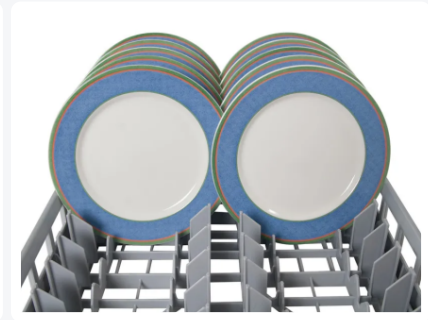

Article number: 50.XLP

Bedrukking mogelijk

Plate rack (22 large plates)

Product specifications

Uitwendig (LxBxH)	600 x 500 x 120 mm
Inwendig (LxBxH)	570 x 470 x 85 mm
Handles	Open, for more comfortable carrying
Sidewalls	Open, for optimum washing result and a faster drying process
Material	PP
Article number	50.XLP
Weight (kg)	2,2 kg
Temperature range	-30°C to +80°C
Color	Grey
Bottom	Coarse mesh, reinforced
European Article Number	7424908599566

Properties

Suitable for 22 dinner plates, Ø 250-285 mm, a mixed load of dinner plates and soup plates in one basket is also possible

Touch free positioning of the plates in the basket, even by full-loaded baskets

Description

Grey plate basket (600 x 500 x H 120 mm). Suitable for 22 large plates with a maximum diameter of 320 mm. Additionally, a mixed loading of deep and flat plates in the basket is possible. The plate holders on the left and right stagger, allowing the plates to slide in one behind the other. The side walls and the bottom have an open construction for optimal rinsing results and a faster drying process. The grey plate basket 50.XLP is an XL dishwashing basket. These dishwashing baskets are specially developed for use in larger dishwashers where Euro norm crates measuring 600 x 400 are also cleaned. The dishwashing baskets utilize the full width of such rinsing machines. This allows 30% more dishes to be washed than with standard dishwashing baskets measuring 500 x 500 mm. This saves time and reduces water and energy consumption!