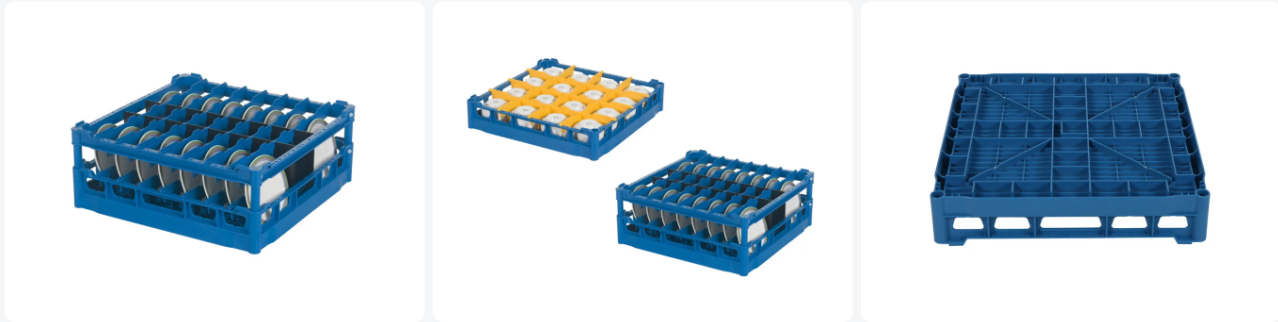

Saucer basket (16 spaces)

Product specifications

External dimensions (L x W x H)	500 x 500 mm
Color	Blue
Material	PP
Bottom	Open and especially reinforced, so suitable for use in basket transport machines with transport hooks
Sidewalls	Open, for optimum washing result and a faster drying process
Handles	Open, for more comfortable carrying
Max. plate diameter	180

Properties

For storage and cleaning of your cups, please also check our 16 cups baskets (Related products overview, under the "Ask for a quotation" button)

Suitable for use in basket transport machines with transport hooks

With 2 x 8 subdivision both in the lower basket and in the upper frame, for 16 saucers with max. Ø 180 mm

Dishwasher baskets may be used as washing and storage baskets for glassware or crockery

Basket has slots on four sides for colour clips, intended for content labelling etc.

Open construction for optimum washing result

Description

Saucer basket (500 x 500 mm) 16 spaces, custom made, depending on the diameter of the saucer. With a 2 x 8 subdivision, both in the lower basket as well in the upper frame, for 16 saucers with max. Ø 180 mm. Basket is 4-sided equipped with color clips. Bottom is open and especially reinforced; therefore suitable for use in basket transport machines with transport hooks. Side walls and bottom have an open construction for optimum washing result and a faster drying process.