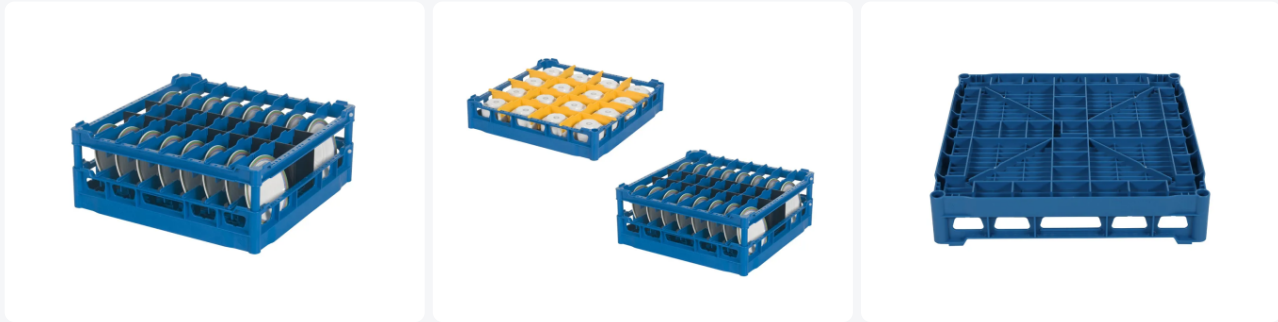

# Saucer basket (16 spaces)

## Product specifications

Uitwendig (LxBxH)	500 x 500 mm
Handles	Open, for more comfortable carrying
Sidewalls	Open, for optimum washing result and a faster drying process
Material	PP
Article number	50.NK.120.82
Color	Blue
Bottom	Open and especially reinforced, so suitable for use in basket transport machines with transport hooks
Max. plate diameter	180

With 2 x 8 subdivision both in the lower basket and in the upper frame, for 16 saucers with max. Ø 180 mm

Dishwasher baskets may be used as washing and storage baskets for glassware or crockery

Basket has slots on four sides for colour clips, intended for content labelling etc.

## Description

Saucer basket (500 x 500 mm) 16 spaces, custom made, depending on the diameter of the saucer. With a 2 x 8 subdivision, both in the lower basket as well in the upper frame, for 16 saucers with max. Ø 180 mm. Basket is 4-sided equipped with color clips. Bottom is open and especially reinforced; therefore suitable for use in basket transport machines with transport hooks. Side walls and bottom have an open construction for optimum washing result and a faster drying process.