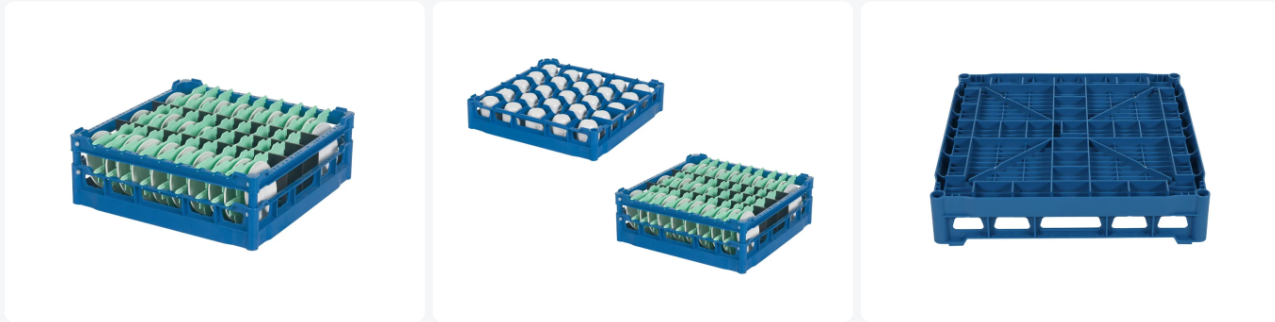

Saucer basket (25 spaces)

Product specifications

Uitwendig (LxBxH)	500 x 500 mm
Handles	Open, for more comfortable carrying
Sidewalls	Open, for optimum washing result and a faster drying process
Material	PP
Article number	50.NK.120.25
Color	Blue
Bottom	Open and especially reinforced, so suitable for use in basket transport machines with transport hooks
Max. plate diameter	150

Properties

For storage and cleaning of your cups, please also check our 25 cups baskets (Related products overview, under the "Ask for a quotation" button)

Suitable for use in basket transport machines with transport hooks

With 2 x 10 and 1 x 5 subdivision both in the lower basket and in the upper frame, for 25 saucers with max. Ø 150 mm

Dishwasher baskets may be used as washing and storage baskets for glassware or crockery

Basket has slots on four sides for colour clips, intended for content labelling etc.

Open construction for optimum washing result

Description

Saucer basket (500 x 500 mm) 25 spaces, custom made, depending on the diameter of the saucer. With a 2 x 10 and 1 x 5 subdivision, both in the lower basket as well in the upper frame, for 25 saucers with max. Ø 150 mm. Basket is 4-sided equipped with color clips. Bottom is open and especially reinforced; therefore suitable for use in basket transport machines with transport hooks. Side walls and bottom have an open construction for optimum washing result and a faster drying process.